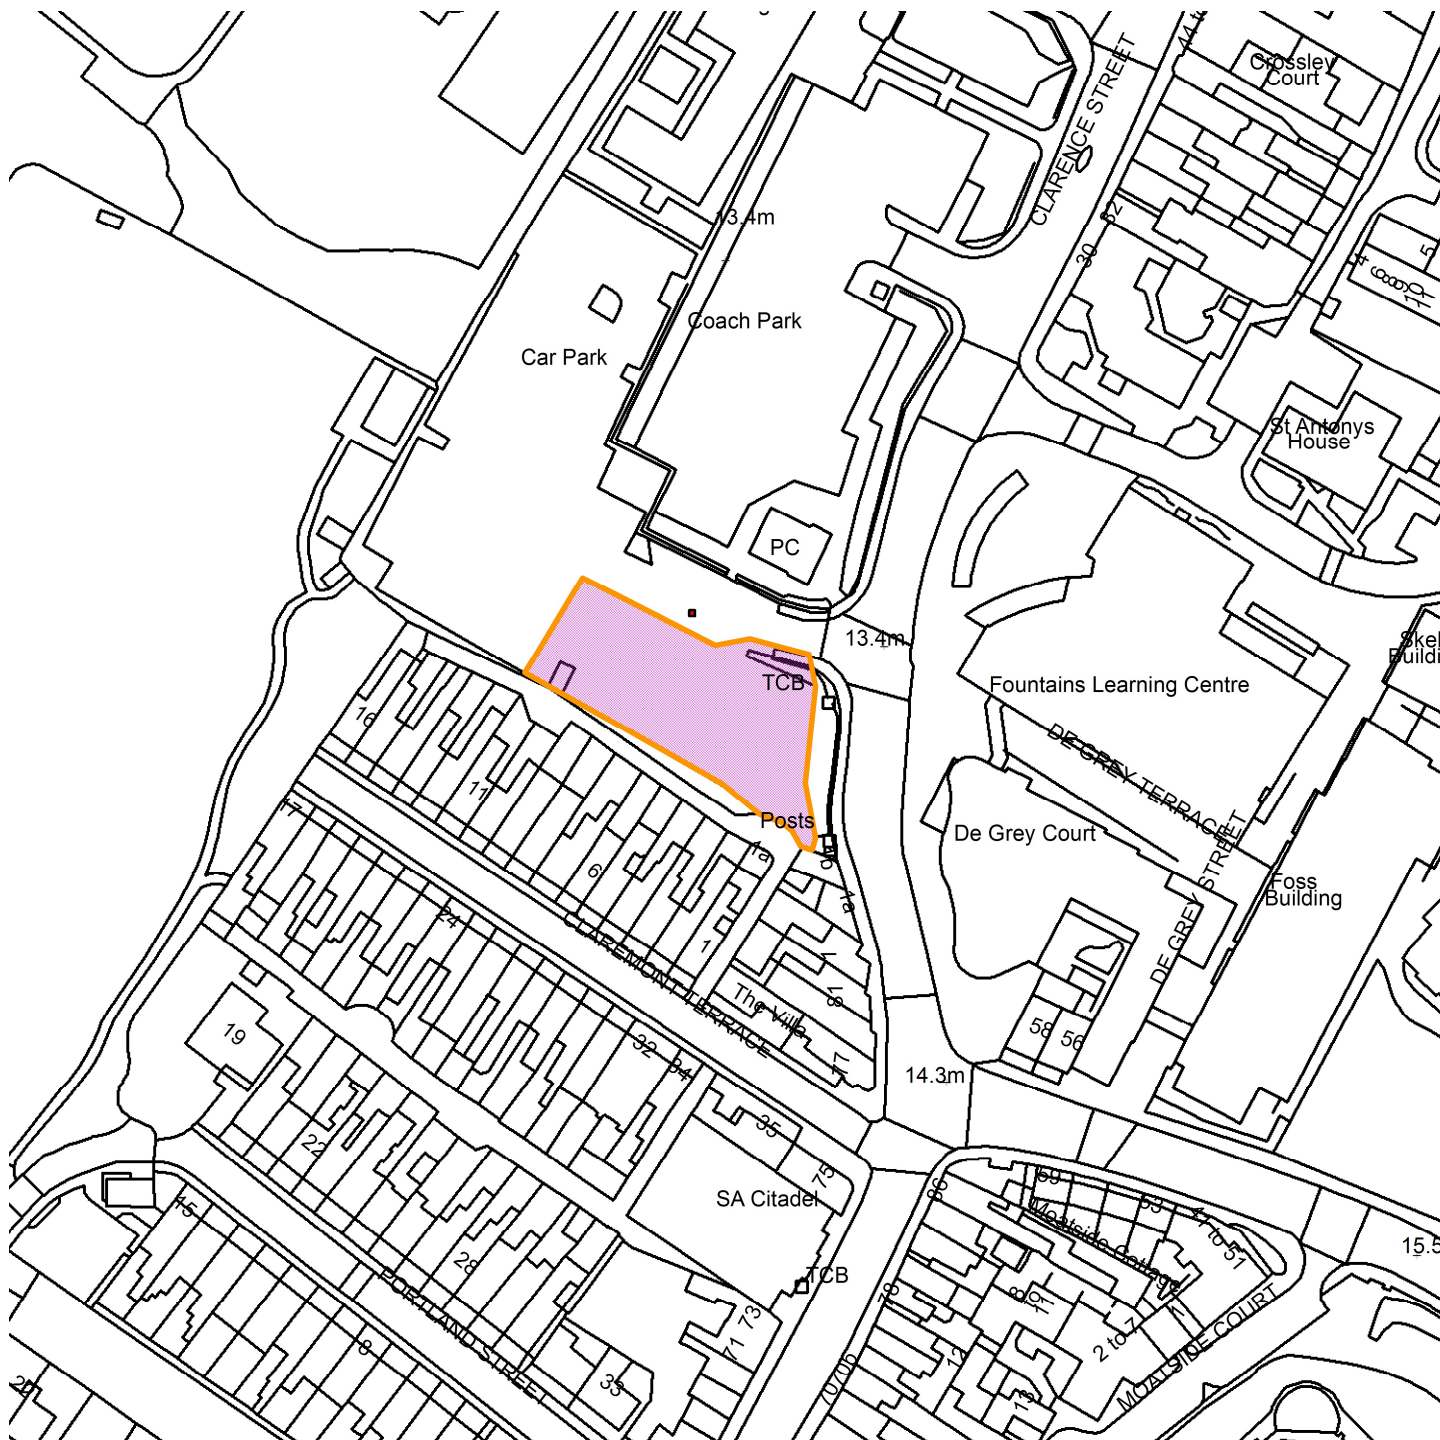

Union Terrace Car Park, Clarence Street, York

22/00426/ADV

GIS by ESRI (UK)

Scale : 1:1347

Reproduced from the Ordnance Survey map with the permission of the Controller of Her Majesty's Stationery Office © Crown Copyright 2000.

Unauthorised reproduction infringes Crown Copyright and may lead to prosecution or civil proceedings.

Produced using ESRI (UK)'s MapExplorer 2.0 - <http://www.esriuk.com>

Organisation	City of York Council
Department	Env, Transport & Planning
Comments	Site Location Plan
Date	06 August 2024
SLA Number	Not Set